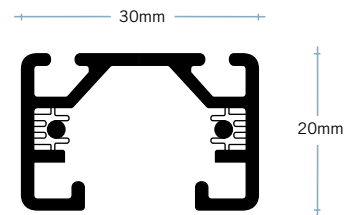

SL-30/T/P SL-20/T nordic pro