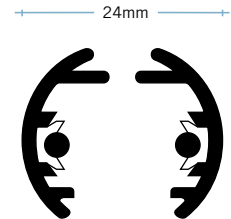

Hi-02/T nordic base

Nordic Base

240V / mains powered
single circuit
silver, black or white