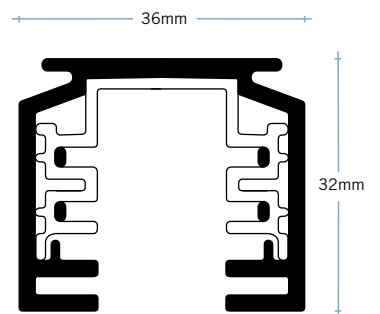

### Nordic Pro / Eutrac

240V / mains powered  
three circuit  
silver, black or white

SL-50/Tracktrans eutrac