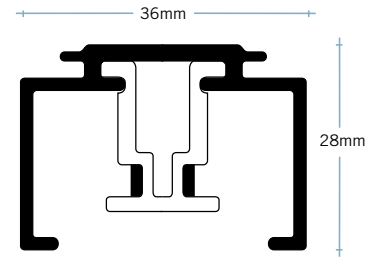

SL-111/T aktrac

Aktrac

12V / low voltage
single circuit
black or white