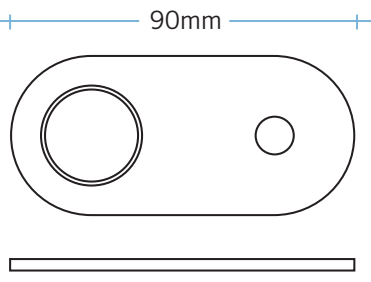

/dim halogen only

INSTALLATION

PRESS & PRESS/PLATE

integral & remote on/off press switch offered with LED, fluorescent and low voltage halogen fittings.

FINISHES

press
brushed steel

press/plate
polished chrome
satin chrome
satin nickel
special finishes available on request

INSTALLATION

ROCKER

integral on/off rocker switch (black) for LED, fluorescent and low voltage halogen fittings.

twig/LED/touch1/plate

al-07/desk/M2/control/touch

remote touch

twig/LED/press/plate

b-line/2by2/press