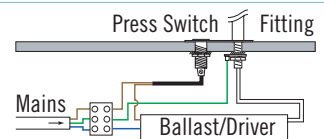

/dim halogen only

INSTALLATION

PRESS & PRESS/PLATE

integral & remote on/off press switch offered with LED, fluorescent and low voltage halogen fittings.

FINISHES

press
brushed steel

press/plate
polished chrome
satin chrome
satin nickel
special finishes available on request

INSTALLATION

ROCKER

integral on/off rocker switch (black) for LED, fluorescent and low voltage halogen fittings.

twig/LED/touch1/plate

al-07/desk/M2/control/touch

remote touch

twig/LED/press/plate

b-line/2by2/press