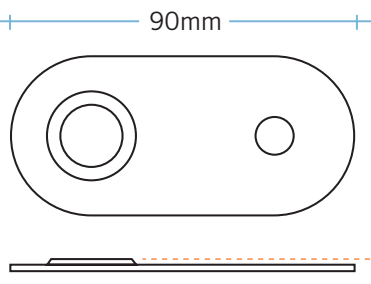

INSTALLATION

ROCKER

integral on/off rocker switch (black) for LED, fluorescent and low voltage halogen fittings.

twig/LED/touch1/plate

al-07/desk/M2/control/touch

remote touch

twig/LED/press/plate

b-line/2by2/press