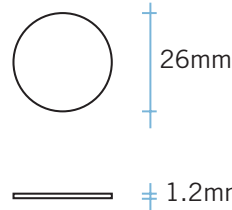

INSTALLATION

ROCKER

integral on/off rocker switch (black) for LED, fluorescent and low voltage halogen fittings.

twig/LED/touch1/plate

al-07/desk/M2/control/touch

remote touch

twig/LED/press/plate

b-line/2by2/press