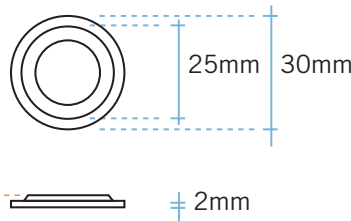

INSTALLATION

ROCKER

integral on/off rocker switch (black) for LED, fluorescent and low voltage halogen fittings.

twig/LED/touch1/plate

al-07/desk/M2/control/touch

remote touch

twig/LED/press/plate

b-line/2by2/press