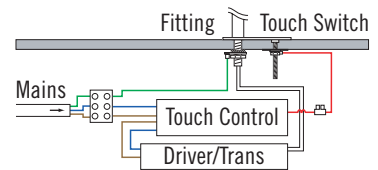

switch controls

TOUCH & TOUCH/PLATE

integral & remote on/off touch switch offered with LED & 12V halogen fittings.

FINISHES

polished chrome
satin chrome
satin nickel
special finishes available on request

OPTIONS

/dim halogen only

INSTALLATION

PRESS & PRESS/PLATE

integral & remote on/off press switch offered with LED, fluorescent and low voltage halogen fittings.

FINISHES

press
brushed steel

press/plate
polished chrome
satin chrome
satin nickel
special finishes available on request

INSTALLATION

ROCKER

integral on/off rocker switch (black) for LED, fluorescent and low voltage halogen fittings.

twig/LED/touch1/plate

al-07/desk/M2/control/touch

remote touch

twig/LED/press/plate

b-line/2by2/press