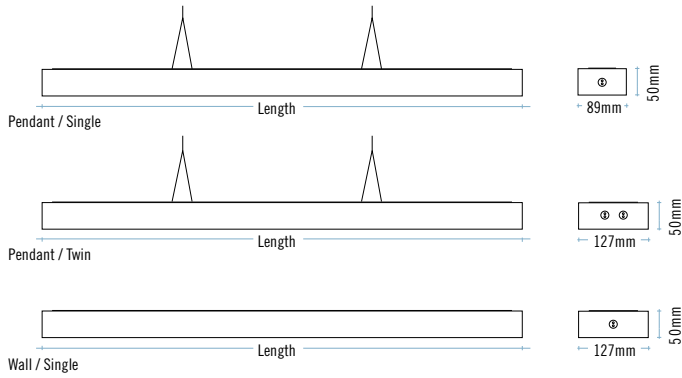

square one long 240v mains

Available lengths/wattages:
630mm / 24W
930mm / 39W
1230mm / 54W
1530mm / 49W
1530mm / 80W

Square One Long/UpDown/1530mm/80W

SQUARE ONE/LONG Design: Aktiva, 2002

Versatile addition to the Square One range. Up/Down or 1 Way. Wall version excellent for indirect illumination and wall washing applications. Pendant version available in single and twin lamps. Integral ballast.

LAMPS

T5 high output fluorescent 24 Watts-80 Watts

OPTIONS

| | |
|----------------------|---|
| /UpDown | up & down lighting |
| /1 Way | up or down lighting |
| /14 Watts-35 Watts | high efficiency t5 lamp range |
| /24 Watts - 80 Watts | high output t5 lamp range |
| /emergency | 3 hour maintained |
| /dim | dimable: analogue or digital |
| /pendant | twin or single lamp versions |
| /wall | single lamp |
| /.....mm | non-standard lengths available for wall version |

SIZES

Standard lengths below. Tailored lengths offered.

| | |
|--------|--------|
| 24Watt | 630mm |
| 39Watt | 930mm |
| 54Watt | 1230mm |
| 49Watt | 1530mm |
| 80Watt | 1530mm |

FINISHES

Coated: Silver or White
Plated: Satin Stainless Steel Effect or Polished Chrome
Other finishes available as special