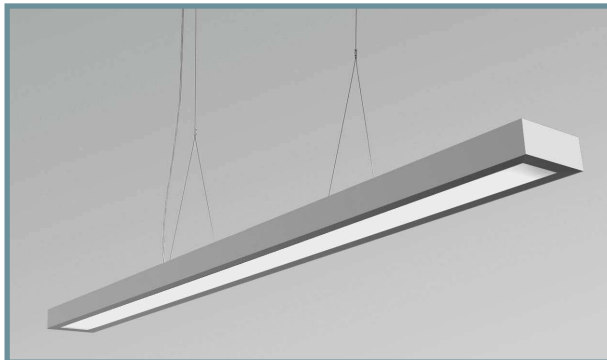

Square One/Long/UpDown/twin/1530mm/80W