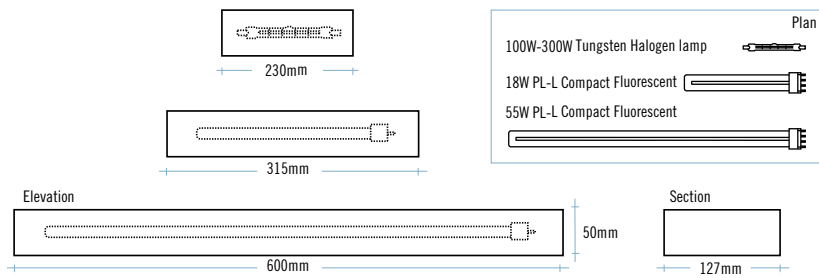

square one 240v mains

Square one

Square one/1/updown

SQUARE ONE

Design: Aktiva, 1999

A discreet slim wall mounted fitting offered as uplighter, downlighter or up-downlighter. Aluminium and opal polycarbonate construction.

SQUARE ONE/1/UP-DOWN

Up and Downlight
315mm long
240V 18W PL-L Compact Fluorescent

SQUARE ONE/1/UP

Uplight
230mm long
240V 100W-300W double ended Tungsten Halogen lamp
315mm long
240V 18W PL-L Compact Fluorescent

SQUARE ONE/3/UP-DOWN

Up and Downlight
600mm long
240V 55W PL-L Compact Fluorescent

SQUARE ONE/3/UP

Uplight
600mm long
240V 55W PL-L Compact Fluorescent

OPTIONS

/dim1	analogue 1-10V dimmable fluorescent (Square One/3 only)
/dim2	digital dimmable fluorescent (Square One/3 only)
/emergency	3 hours maintained with integral battery/gear (Square One/3 only)