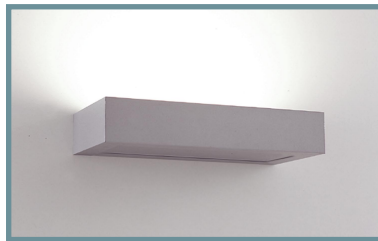

square one 240v mains

Square one

Square one/1/updown

SQUARE ONE

Design: Aktiva, 1999

A discreet slim wall mounted fitting offered as uplighter, downlighter or up-downlighter. Aluminium and opal polycarbonate construction.

SQUARE ONE/3/UP-DOWN

Up and Downlight
600mm long
240V 55W PL-L Compact Fluorescent

SQUARE ONE/3/UP

Uplight
600mm long
240V 55W PL-L Compact Fluorescent

OPTIONS

/dim1	analogue 1-10V dimmable fluorescent (Square One/3 only)
/dim2	digital dimmable fluorescent (Square One/3 only)
/emergency	3 hours maintained with integral battery/gear (Square One/3 only)

FINISHES

Coated: Matt Silver, White
Special coated (eg. bronze coated) and plated finishes available on request

Square one/3/updown - silver

Square one/1/up - silver

Square one/3/up - silver

Square one/1/up - brushed stainless steel