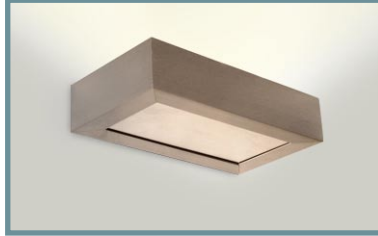

square one 240v mains

Square one

Square one/1/updown

SQUARE ONE

Design: Aktiva, 1999

A discreet slim wall mounted fitting offered as uplighter, downlighter or up-downlighter. Aluminium and opal polycarbonate construction.

FINISHES

Coated: Matt Silver, White
Special coated (eg. bronze coated) and plated finishes available on request

Square one/3/updown - silver

Square one/1/up - silver

Square one/3/up - silver

Square one/1/up - brushed stainless steel