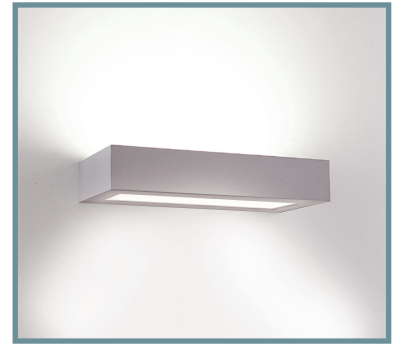

square one 240v mains

Square one

Square one/1/updown

SQUARE ONE

Design: Aktiva, 1999

A discreet slim wall mounted fitting offered as uplighter, downlighter or up-downlighter. Aluminium and opal polycarbonate construction.

SQUARE ONE/1/UP-DOWN

Up and Downlight
315mm long
240V 18W PL-L Compact Fluorescent

SQUARE ONE/1/UP

Uplight
230mm long
240V 100W-300W double ended Tungsten Halogen lamp
315mm long
240V 18W PL-L Compact Fluorescent

SQUARE ONE/3/UP-DOWN

Up and Downlight
600mm long
240V 55W PL-L Compact Fluorescent

SQUARE ONE/3/UP

Uplight
600mm long
240V 55W PL-L Compact Fluorescent

OPTIONS

/dim1	analogue 1-10V dimmable fluorescent (Square One/3 only)
/dim2	digital dimmable fluorescent (Square One/3 only)
/emergency	3 hours maintained with integral battery/gear (Square One/3 only)