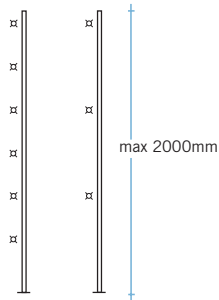

# show display halogen

Showcase  
 Ø10mm or Ø12.5mm  
 max no heads 6 vertical

Showboom  
 Ø12.5mm  
 max no of heads: 6 horizontal or vertical

showboom/AL-02 with 50mm dichroic

## SHOWBOOM 12v/mains

Design: Aktiva, 2001  
 Manufacture: Aktiva, London.

Ø12.5mm boom with Ø10mm support stems for ceiling or wall mounting. Display and other multi-spotlighting applications. Showboom can be made up of a series of single (up to 2000mm) lengths and have 3-6 heads/single length.

## SHOWCASE 12v

Design: Aktiva, 2001  
 Manufacture: Aktiva, London.

Ø10mm (1-3 heads) or Ø12.5mm (4-6 heads) for showcase and other vertical display applications, made to specified heights and head positionings. Height up to 2000mm.