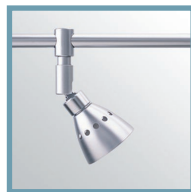

# show display halogen

Showcase  
 Ø10mm or Ø12.5mm  
 max no heads 6 vertical

Showboom  
 Ø12.5mm  
 max no of heads: 6 horizontal or vertical

showboom/AL-02 with 50mm dichroic

## SHOWBOOM 12v/mains

Design: Aktiva, 2001  
 Manufacture: Aktiva, London.

Ø12.5mm boom with Ø10mm support stems for ceiling or wall mounting. Display and other multi-spotlighting applications. Showboom can be made up of a series of single (up to 2000mm) lengths and have 3-6 heads/single length.

**lamp heads:**  
 12v AL-02, AL-02/M, AL-02/Y  
 mains Hi-02, Hi-02/L

Showboom/AL-02/4/W

AL-02 Polished Chrome

AL-02/M Satin Chrome

AL-02/Y Satin Chrome

## SHOWCASE 12v

Design: Aktiva, 2001  
 Manufacture: Aktiva, London.

Ø10mm (1-3 heads) or Ø12.5mm (4-6 heads) for showcase and other vertical display applications, made to specified heights and head positionings. Height up to 2000mm.