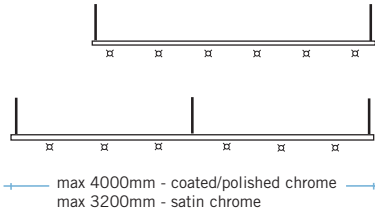

# show display halogen

Showcase  
 Ø10mm or Ø12.5mm  
 max no heads 6 vertical

Showboom  
 Ø12.5mm  
 max no of heads: 6 horizontal or vertical

showboom/AL-02 with 50mm dichroic

## SHOWBOOM 12v/mains

Design: Aktiva, 2001  
 Manufacture: Aktiva, London.

Ø12.5mm boom with Ø10mm support stems for ceiling or wall mounting. Display and other multi-spotlighting applications. Showboom can be made up of a series of single (up to 2000mm) lengths and have 3-6 heads/single length.

## SHOWCASE 12v

Design: Aktiva, 2001  
 Manufacture: Aktiva, London.

Ø10mm (1-3 heads) or Ø12.5mm (4-6 heads) for showcase and other vertical display applications, made to specified heights and head positionings. Height up to 2000mm.