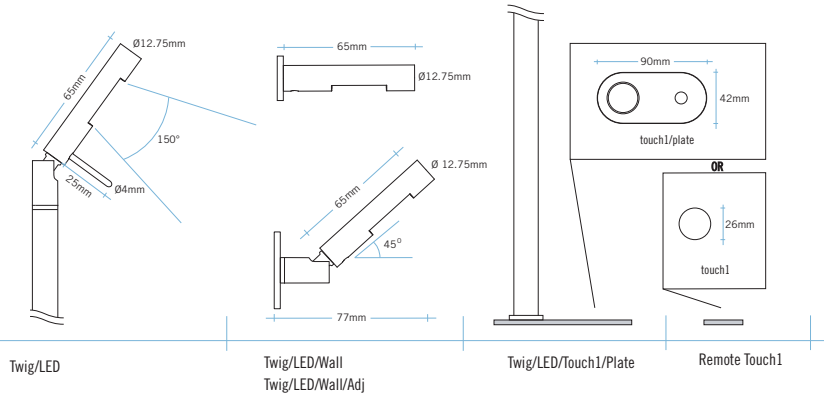

show twig LED

Natural History Museum Shop/
Small Back Room + INTO Lighting

Twig/LED/chrome

SHOW/TWIG/LED

Design: Dennis Ing, 2008

Twig/LED for open access and heat sensitive applications. Same size and functions as Twig/12V Halogen but offered with touch switch option as superslim desk light. Also useful in display cabinets where lower temperature environment is required.

Twig/LED/Desk/Control/Touch1/Plate/polished chrome

Twig/LED/Wall/satin chrome

Twig/LED/Wall/Adj/polished chrome

Remote Touch1/satin chrome

Twig/LED/Display/bronze

LED

3.5 Watt LED with 150° angled illumination. 3500°K colour temperature. Available with the following drivers:

OPTIONS

DESK	
/control	control arm
/desk	Ø12.5mm 450mm overall height
/touch1	remote on/off touch switch
/touch1/plate	integral on/off touch switch
DISPLAY	
/display	294mm with Ø12.5mm stem
/tall	Ø12.5mm with overall heights: 294mm & 218mm
/wall	fixed wall
/wall/adj	adjustable wall
/w1	Ø22mm washer fixing
/f1	Ø40mm surface fixing
/e3	fixing for non-standard height stems