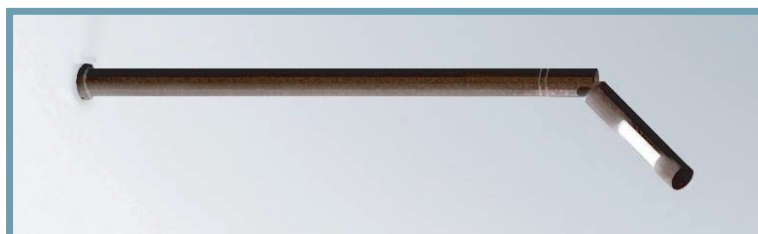

show twig LED

Natural History Museum Shop/
Small Back Room + INTO Lighting

Twig/LED/chrome

SHOW/TWIG/LED

Design: Dennis Ing, 2008

Twig/LED for open access and heat sensitive applications. Same size and functions as Twig/12V Halogen but offered with touch switch option as superslim desk light. Also useful in display cabinets where lower temperature environment is required.

Twig/LED/Desk/Control/Touch1/Plate/polished chrome

Twig/LED/Wall/satin chrome

Twig/LED/Wall/Adj/polished chrome

Remote Touch1/satin chrome

Twig/LED/Display/bronze

LED

3.5 Watt LED with 150° angled illumination. 3500°K colour temperature. Available with the following drivers:

OPTIONS

DESK	
/control	control arm
/desk	Ø12.5mm 450mm overall height
/touch1	remote on/off touch switch
/touch1/plate	integral on/off touch switch
DISPLAY	
/display	294mm with Ø12.5mm stem
/tall	Ø12.5mm with overall heights: 294mm & 218mm
/wall	fixed wall
/wall/adj	adjustable wall
/w1	Ø22mm washer fixing
/f1	Ø40mm surface fixing
/e3	fixing for non-standard height stems