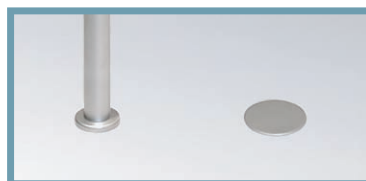

show twig LED

Natural History Museum Shop/
Small Back Room + INTO Lighting

Twig/LED/chrome

SHOW/TWIG/LED

Design: Dennis Ing, 2008

Twig/LED for open access and heat sensitive applications. Same size and functions as Twig/12V Halogen but offered with touch switch option as superslim desk light. Also useful in display cabinets where lower temperature environment is required.

Twig/LED/Desk/Control/Touch1/Plate/polished chrome

Twig/LED/Wall/satin chrome

Twig/LED/Wall/Adj/polished chrome

Remote Touch1/satin chrome

Twig/LED/Display/bronze

LED

3.5 Watt LED with 150° angled illumination. 3500°K colour temperature. Available with the following drivers:

OPTIONS

DESK	
/control	control arm
/desk	Ø12.5mm 450mm overall height
/touch1	remote on/off touch switch
/touch1/plate	integral on/off touch switch
DISPLAY	
/display	294mm with Ø12.5mm stem
/tall	Ø12.5mm with overall heights: 294mm & 218mm
/wall	fixed wall
/wall/adj	adjustable wall
/w1	Ø22mm washer fixing
/f1	Ø40mm surface fixing
/e3	fixing for non-standard height stems