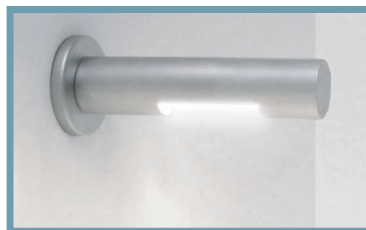

show twig LED

Natural History Museum Shop/
Small Back Room + INTO Lighting

Twig/LED/chrome

SHOW/TWIG/LED

Design: Dennis Ing, 2008

Twig/LED for open access and heat sensitive applications. Same size and functions as Twig/12V Halogen but offered with touch switch option as superslim desk light. Also useful in display cabinets where lower temperature environment is required.

Twig/LED/Desk/Control/Touch1/Plate/polished chrome

Twig/LED/Wall/satin chrome

Twig/LED/Wall/Adj/polished chrome

Remote Touch1/satin chrome

Twig/LED/Display/bronze

LED

3.5 Watt LED with 150° angled illumination. 3500°K colour temperature. Available with the following drivers:

OPTIONS

DESK	
/control	control arm
/desk	Ø12.5mm 450mm overall height
/touch1	remote on/off touch switch
/touch1/plate	integral on/off touch switch
DISPLAY	
/display	294mm with Ø12.5mm stem
/tall	Ø12.5mm with overall heights: 294mm & 218mm
/wall	fixed wall
/wall/adj	adjustable wall
/w1	Ø22mm washer fixing
/f1	Ø40mm surface fixing
/e3	fixing for non-standard height stems