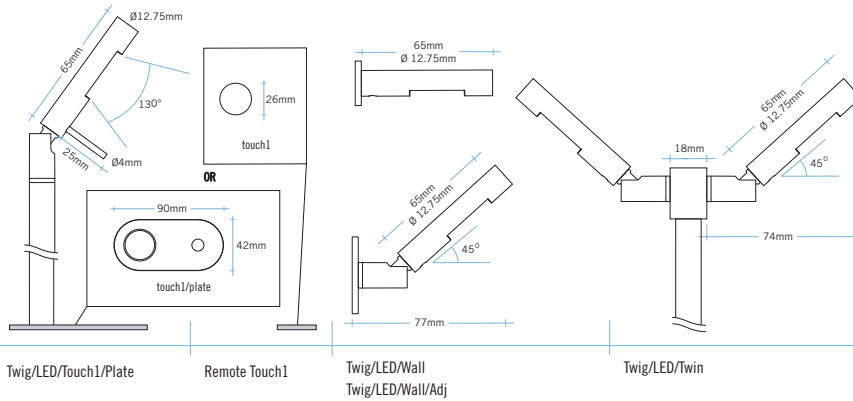

show twig LED

Queen's Gallery Buckingham Palace
Lusted Green

Twig/Tall

SHOW/TWIG/LED

Show/Twig is a discreet superslim fitting suitable for a wide range of proximate display and task light applications. Particularly effective in display case lighting. Desk version offered with on/off integral switch option.

LED

General

3.1 Watt LED with 120° beam angled and average 234 lumens illumination output.

Colour Rendering Index

CRI 85-90+.

Colour Temperature Options

Warm White/2700°K
White/ 3000°K & 3500°K
Cool White Range/4000°K & 5000°K

DRIVERS

Show/Twig/LED	akt/PTDCC/3/350	1 x Twig Capacity
	akt/PTDCC/10/350/b	1-3 x Twig Capacity
	akt/HARV/CL350-240-56V-C/20W	3-6 x Twig Capacity
	akt/PTDCCD/15/350/Dimmable	1-4 x Twig Capacity

PLEASE NOTE Aktiva will only offer warranty on its LED fittings where recommended drivers are used. For further information and wiring/installation details contact Aktiva.

OPTIONS

DESK	
/control	25mm control arm
/desk	Ø12.7mm 400mm overall height
/freestand	105mm x 105mm desktop base with integral driver & on/off rocker switch. 400mm overall height.
/press1	remote on/off touch switch
/press1/plate	integral on/off touch switch
DISPLAY	
/cool white LED	4000°K & 5000°K LED colour temperature
/white LED	3000°K & 3500°K LED colour temperature
/warm white LED	2700°K LED colour temperature
/display	110mm to 294mm 'any length option' x Ø12.7mm
/f1	Ø40mm circular surface fixing
/f3	40mm x 20mm rectangular surface fixing
/tall	110mm to 394mm 'any height option' x Ø12.7mm
/twin	double head display LED Ø12.7mm
/wall	fixed wall
/wall/adj	adjustable wall
/w1	Ø20mm through-panel washer fixing

See fixings datasheet for further details

FINISHES

coated: matt silver, white, bronze
plated: polished chrome, brushed chrome, brass, brushed stainless steel
other finishes available on request