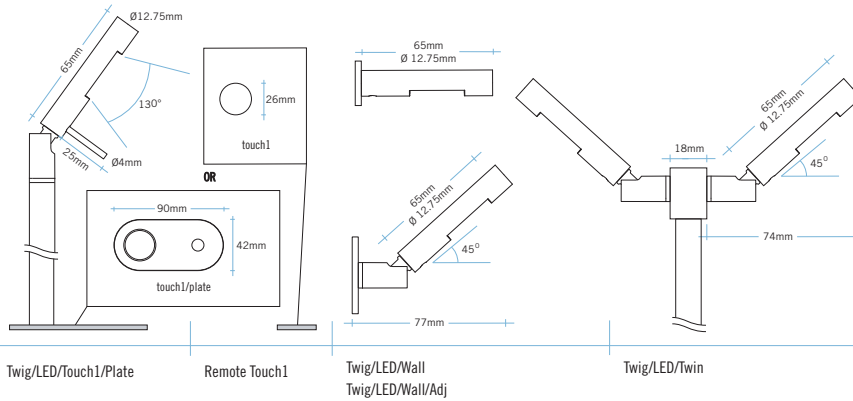

show twig LED

China Whites, London/
INTO Lighting

Show/Twig/LED/Display

SHOW/TWIG/LED

Show/Twig is a discreet superslim fitting suitable for a wide range of proximate display and task light applications. Particularly effective in display case lighting. Desk version offered with on/off integral switch option.

LED

General

3.1 Watt LED with 120° beam angled and average 234 lumens illumination output.

Colour Rendering Index

CRI 85-90+.

Colour Temperature Options

Warm White/2700°K
White/ 3000°K & 3500°K
Cool White Range/4000°K & 5000°K

DRIVERS

Show/Twig/LED	akt/PTDCC/3/350	1 x Twig Capacity
	akt/PTDCC/10/350/b	1-3 x Twig Capacity
	akt/HARV/CL350-240-56V-C/20W	3-6 x Twig Capacity
	akt/PTDCCD/15/350/Dimmable	1-4 x Twig Capacity

PLEASE NOTE Aktiva will only offer warranty on its LED fittings where recommended drivers are used. For further information and wiring/installation details contact Aktiva.

OPTIONS

DESK	
/control	25mm control arm
/desk	Ø12.7mm 400mm overall height
/freestand	105mm x 105mm desktop base with integral driver & on/off rocker switch. 400mm overall height.
/press1	remote on/off touch switch
/press1/plate	integral on/off touch switch
DISPLAY	
/cool white LED	4000°K & 5000°K LED colour temperature
/white LED	3000°K & 3500°K LED colour temperature
/warm white LED	2700°K LED colour temperature
/display	110mm to 294mm 'any length option' x Ø12.7mm
/f1	Ø40mm circular surface fixing
/f3	40mm x 20mm rectangular surface fixing
/tall	110mm to 394mm 'any height option' x Ø12.7mm
/twin	double head display LED Ø12.7mm
/wall	fixed wall
/wall/adj	adjustable wall
/w1	Ø20mm through-panel washer fixing

See fixings datasheet for further details

FINISHES

coated: matt silver, white, bronze
plated: polished chrome, brushed chrome, brass, brushed stainless steel
other finishes available on request