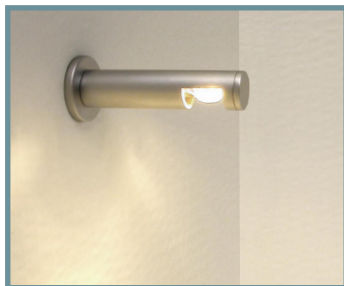

twig/display/hgn/polished chrome

twig/wall/hgn/w1/satin chrome