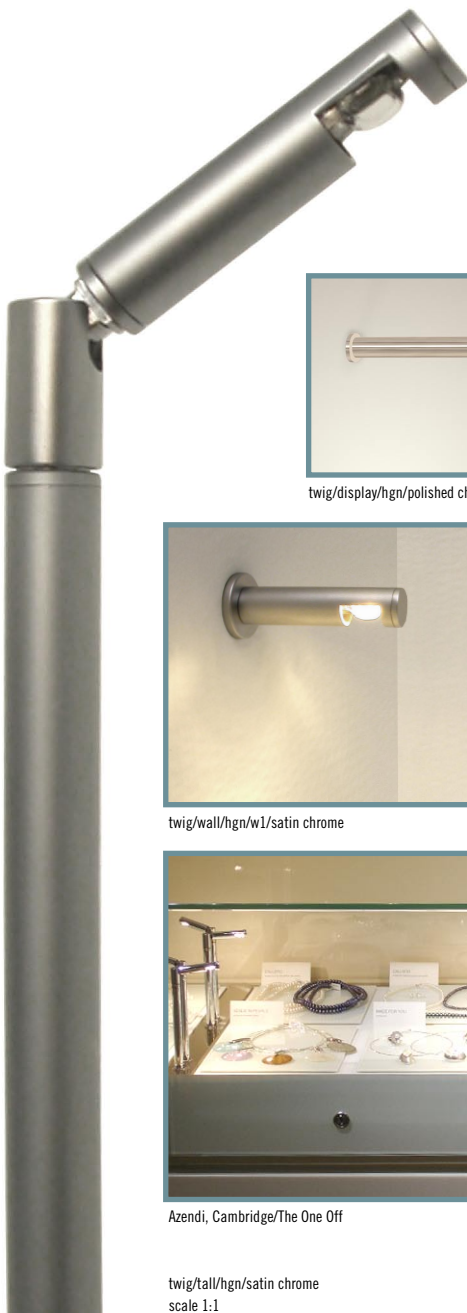

twig/tall/hgn/satin chrome
scale 1:1