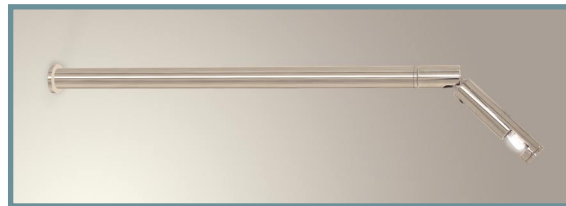

twig/display/hgn/polished chrome