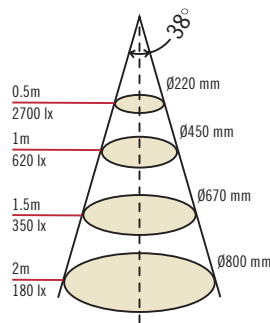

LED 2 Lux Levels

Flexi fitting combines pinpoint adjustability with powerful LED light source. Ideal as desk workpanel, bedside and other proximate lighting applications.

LED

Aktiva will only warrant its LED fittings where recommended drivers are used. For further information and wiring/installation details contact Aktiva.

LED 2

12V Bell 5 Watt power LED 3 module cluster with 38° beam angle. Warm White 2700°K or Cool White 4000°K. GU5.3 connection pins. May be retro-fitted into 12V fittings with GU5.3 lampholders. Supplied with the following remote driver.

AL-05/LED2 akt/PTDC/3/12v 1 x AL-05/LED2

Show/Twig/LED

Twig now offered in flexi format for desktside and bedside applications. 3.5 Watt LED with 110° angled illumination. Available with the following driver options.

Show/Twig/LED akt/PTDCC/3/350 1 x Twig/LED
akt/PTDCC/10/350/b 1-2 x Twig/LED
akt/HARV/CL350-240-C/18W 1-4 x Twig/LED
akt/HARV/CL350-240-56V-C/28W 1-5 x Twig/LED
akt/PTDCCD/15/350/Dimmable 1-4 x Twig/LED

OPTIONS

/...mm 300mm or 500mm length
/b1 surface fixing
/dim LED 1 dimmable driver
/o allthread fixing
/touch1 on/off touch control
/touch1/plate complete with integral base plate
/w panel fixing

FINISHES

standard coated: white, silver
standard plated: polished chrome, satin chrome
other finishes available on request