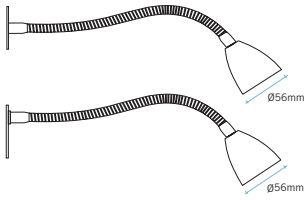

# show light LED

AL-05/LED2  
AL-05/LED2/touch1/plate

AL-05/Twig/LED/control

Thinkpod/RHA Furniture

AL-05/Twig/LED/control

## SHOW/AL-05/LED

Design: Aktiva, 2006

AL-05/LED2/polished chrome

AL-05/LED2 - detail

LED 2 Lux Levels

Flexi fitting combines pinpoint adjustability with powerful LED light source. Ideal as desk workpanel, bedside and other proximate lighting applications.

### LED 2

12V Bell 5 Watt power LED 3 module cluster with 38° beam angle. Warm White 2700°K or Cool White 4000°K. GU5.3 connection pins. May be retro-fitted into 12V fittings with GU5.3 lampholders. Supplied with the following remote driver.

### OPTIONS

/...mm 300mm or 500mm length  
 /b1 surface fixing  
 /dim LED 1 dimmable driver  
 /o allthread fixing  
 /touch1 on/off touch control  
 /touch1/plate complete with integral base plate  
 /w panel fixing