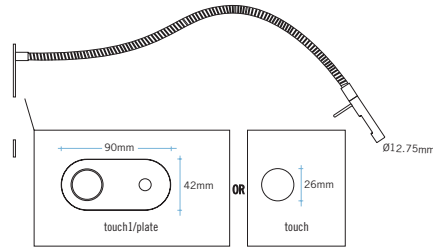

# show light LED

AL-05/LED2  
AL-05/LED2/touch1/plate

AL-05/Twig/LED/control

Thinkpod/RHA Furniture

AL-05/Twig/LED/control

### LED 2

12V Bell 5 Watt power LED 3 module cluster with 38° beam angle. Warm White 2700°K or Cool White 4000°K. GU5.3 connection pins. May be retro-fitted into 12V fittings with GU5.3 lampholders. Supplied with the following remote driver.

### OPTIONS

/...mm 300mm or 500mm length  
 /b1 surface fixing  
 /dim LED 1 dimmable driver  
 /o allthread fixing  
 /touch1 on/off touch control  
 /touch1/plate complete with integral base plate  
 /w panel fixing