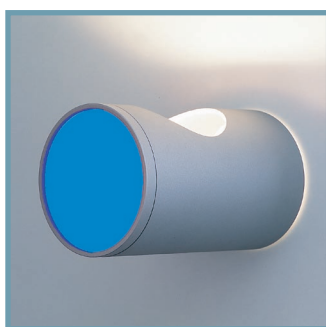

round one/2/blue

ROUND ONE/1/UP OR DOWN

Opal polycarbonate end disc
Special vinyl symbols on request

Uplighter 75W tungsten halogen E27
40/60W golfball E27
10/13W compact fluorescent PLC

Downlighter c/w opal polycarbonate diffuser
40W max golfball E27
10/13W compact fluorescent PLC

ROUND ONE/2

Coloured polycarbonate end disc
Any colour available
Lamp options as round one/1

ROUND ONE/3

Solid end disc
Lamp options as round one/1

OPTIONS

/diffuser opal diffuser (standard on downlighter)
/symbol vinyl symbols, numerals to order

FINISHES

standard: white, silver
other colours or plated finishes available on request

round two

round two/updown

round two/symbol
special vinyl
symbol on request

fluorescent microlynx
230/240V
7W

ROUND TWO

Design: Hamilton Tucknott 2000

Round Two is a compact fitting - just 85mm in length. Opal polycarbonate end disc. Useful for passage ways, illuminated signage or symbols.

LAMP

230/240V 7W sylvania microLynx compact fluorescent

OPTIONS

/updown side slot with diffuser
/symbol vinyl symbols, numerals to order