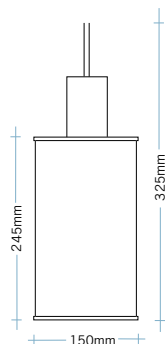

# lounge looklight mains

Lounge/1  
Looklight/1

Lounge/2  
Looklight/2

Fluorescent Plec Compact E27  
7W  
11W  
Incandescent GLS E27  
40W  
60W

lounge/2/pink/yellow/blue

### SIZES

Lounge/1	h: 225mm	Ø: 150mm
Lounge/2	h: 325mm	Ø: 150mm

### SIZES

Looklight/1	h: 225mm	Ø: 150mm
Looklight/2	h: 325mm	Ø: 150mm

### IMAGES

330 dpi images submitted suitable for image dimensions  
looklight/1 144mm x 452mm landscape  
looklight/2 244mm x 452mm landscape