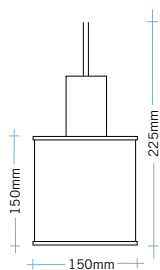

Lounge/2
Looklight/2