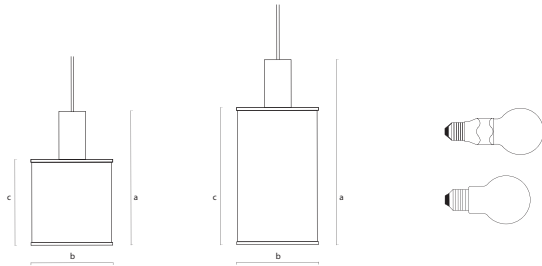

shimmer icelight mains

ICE/1 SHIMMER/2 SIZES

A: 240mm
B: 150mm
C: 150mm

ICE/2 SHIMMER/2 SIZES

A: 340mm
B: 150mm
C: 250mm

FLUORESCENT GLS STYLE

11W

15W

Design: Peter Christian, 2001

A pendant fitting that radiates uniquely fluid and vivid colour effects. Different combinations of colour may be ordered. Available in 2 sizes.

iceOrange/1

iceOpal/1

shimmer/1/rad 1

shimmer/1/rad 2

LAMPS

Fluorescent GLS style 11W, 15W
Incandescent GLS 40W, 60W

SIZES

Icelight/1	h: 240mm	ø: 150mm
Icelight/2	h: 340mm	ø: 150mm
Shimmer/1	h: 240mm	ø: 150mm
Shimmer/2	h: 340mm	ø: 150mm

FINISHES