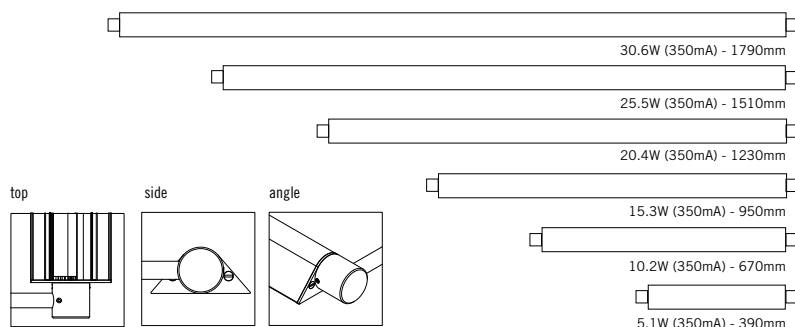

b-line LED

1by1 wave
2by2 wave

b-line/LED/1by1/wave
b-line/LED/2by2/wave
details

b-line/LED/1by1/wave
b-line/LED/2by2/wave
lengths

b-line/LED/2by2/wave - detail - satin stainless steel effect

B-LINE/LED/1by1/wave

Design: Aktiva, 2014

B-Line/LED/1By1/Wave offers glare-free wider spread beam shade version of this 1-sided desk fitting. All features of the high performance/100 lumens per watt original B-Line: can be joined in multiples, tailored lengths, lockable shade adjustment and comprehensive colour temperature options.

B-LINE/LED/2by2/wave

Design: Aktiva, 2014

B-Line/LED/2By2/Wave offers glare-free shade for double-sided desk fitting. All features of the high performance/100 lumens per watt original B-Line: can be joined in multiples, tailored lengths, lockable shade adjustment and comprehensive colour temperature options.

LED

Linear LED producing 100 lumens per Watt* with standard 116° PMMA satin lens. Available in Warm White 2700°K White 3000°K & Cool White 4000°K. LED CRI: 82 – 84.

350mA Length	Wattage	Voltage (d.c)	Total Luminous Output	
			3000°K	4000°K
390 mm	5.1 W	15 V	590 lm	627 lm
670 mm	10.2 W	30 V	1179 lm	1254 lm
950 mm	15.3 W	45 V	1769 lm	1882 lm
1230 mm	20.4 W	60 V	2358 lm	2509 lm
1510 mm	25.5 W	75 V	2948 lm	3136 lm
1790 mm	30.6 W	90 V	3538 lm	3763 lm