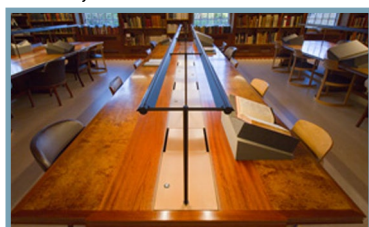

b-line LED

1by1 wave
2by2 wave

b-line/LED/1by1/wave
b-line/LED/2by2/wave
details

b-line/LED/1by1/wave
b-line/LED/2by2/wave
lengths

b-line/LED/2by2/wave - detail - satin stainless steel effect

B-LINE/LED/1by1/wave

Design: Aktiva, 2014

B-Line/LED/1By1/Wave offers glare-free wider spread beam shade version of this 1-sided desk fitting. All features of the high performance/100 lumens per watt original B-Line: can be joined in multiples, tailored lengths, lockable shade adjustment and comprehensive colour temperature options.

B-LINE/LED/2by2/wave

Design: Aktiva, 2014

B-Line/LED/2By2/Wave offers glare-free shade for double-sided desk fitting. All features of the high performance/100 lumens per watt original B-Line: can be joined in multiples, tailored lengths, lockable shade adjustment and comprehensive colour temperature options.

b-line/LED/2by2/wave - stainless steel

b-line/LED/1by1/wave - detail

Weston Library
Oxford University
Wilkinson Eyre Architects

Weston Library
Oxford University
Wilkinson Eyre Architects

Weston Library
Oxford University
Wilkinson Eyre Architects