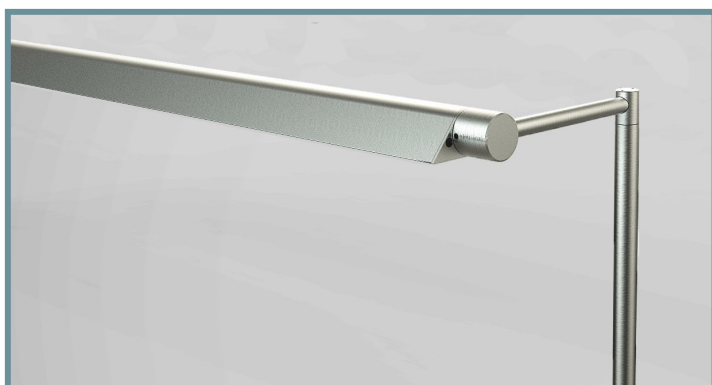

b-line LED

1by1 wave
2by2 wave

b-line/LED/1by1/wave
b-line/LED/2by2/wave
details

b-line/LED/1by1/wave
b-line/LED/2by2/wave
lengths

b-line/LED/2by2/wave - detail - satin stainless steel effect

B-LINE/LED/1by1/wave

Design: Aktiva, 2014

B-Line/LED/1By1/Wave offers glare-free wider spread beam shade version of this 1-sided desk fitting. All features of the high performance/100 lumens per watt original B-Line: can be joined in multiples, tailored lengths, lockable shade adjustment and comprehensive colour temperature options.

B-LINE/LED/2by2/wave

Design: Aktiva, 2014

B-Line/LED/2By2/Wave offers glare-free shade for double-sided desk fitting. All features of the high performance/100 lumens per watt original B-Line: can be joined in multiples, tailored lengths, lockable shade adjustment and comprehensive colour temperature options.

b-line/LED/2by2/wave - stainless steel

b-line/LED/1by1/wave - detail

Weston Library
Oxford University
Wilkinson Eyre Architects

Weston Library
Oxford University
Wilkinson Eyre Architects

Weston Library
Oxford University
Wilkinson Eyre Architects