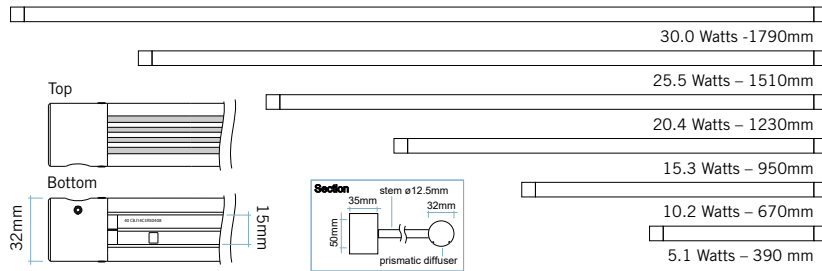

b-line LED display desk

b-line/LED top detail - brushed stainless steel effect

b-line/LED
Linear LED
Diffuser Standard 30°
Colour Temperature Standard: White 3000°K
Cool White 4000°K

b-line/LED/display/integral 35 dimensions

b-line/LED
lengths

B-LINE/LED/DISPLAY