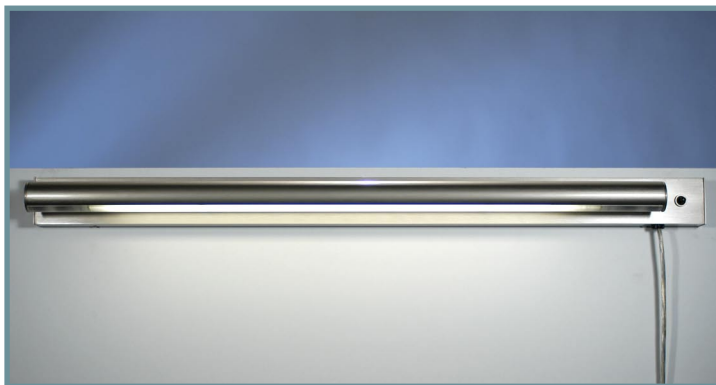

B-Line/Desk/Panel/14W