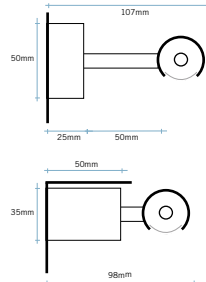

# b-line desk fluorescent

shades & integral boxes sizes

section - b-line/desk/shelf

section - b-line/desk/panel  
section - b-line/desk/shelf

B-Line/Desk/Panel/14W

## B-LINE/DESK/PANEL

A 14 Watt desk light designed to be fitted to work panels of desking systems. Complete with integral on/off switch, ballast, lamp and prismatic diffuser. L: 710mm W: 50mm D: 73mm or 107mm. Remote ballast and controls and other unit sizes to order.

## B-LINE/DESK/SHELF

A complete desk light for mounting under desk shelving. Complete with integral on/off switch, ballast and shade diffuser. L: 710mm W: 50mm D: 66mm. Remote ballast and controls and other unit sizes to order.

## B-LINE/DESK/MULTIPLE

Multiple versions of desk fitting available. Shade length may be increased by up to 100mm from standard lengths. Specifications tailored to requirements on request.