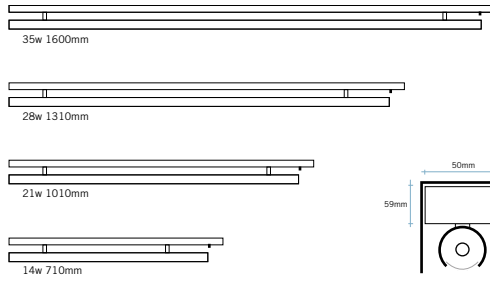

# b-line desk fluorescent

shades & integral boxes sizes

section - b-line/desk/shelf

section - b-line/desk/panel  
section - b-line/desk/shelf

B-Line/Desk/Panel/14W

## B-LINE/DESK/PANEL

A 14 Watt desk light designed to be fitted to work panels of desking systems. Complete with integral on/off switch, ballast, lamp and prismatic diffuser. L: 710mm W: 50mm D: 73mm or 107mm. Remote ballast and controls and other unit sizes to order.

## B-LINE/DESK/SHELF

A complete desk light for mounting under desk shelving. Complete with integral on/off switch, ballast and shade diffuser. L: 710mm W: 50mm D: 66mm. Remote ballast and controls and other unit sizes to order.

## B-LINE/DESK/MULTIPLE

Multiple versions of desk fitting available. Shade length may be increased by up to 100mm from standard lengths. Specifications tailored to requirements on request.