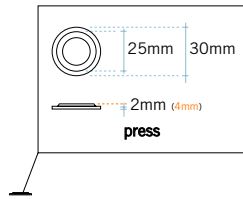

a-line desk LED & fluorescent

A-Line/desk/press/plate

/press

A-Line/desk/touch I/plate

A-LINE/DESK

Design: Aktiva, 1997

240v ultra slim Ø25mm light swivel mount for desk and counter applications. Now offered with 40,000 hour LED option or fluorescent.

LIGHT SOURCE OPTIONS

6 Watt multichip LED
6 Watt fluorescent

OPTIONS

/6W fluorescent
/LED LED 6 Watt 3500°K
/press on/off switch
/press/plate on/off switch with plate

SIZE

height: 420mm
length: 275mm
diameter: 25mm