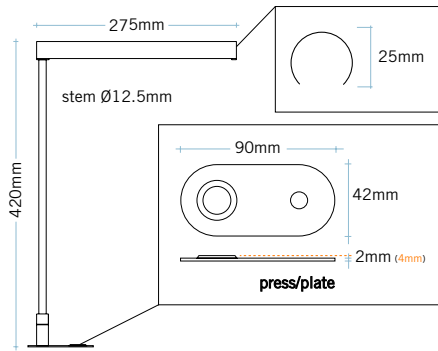

a-line desk LED & fluorescent

A-Line/desk/press/plate

/press

A-Line/desk/touch I/plate

A-LINE/DESK

Design: Aktiva, 1997

240v ultra slim Ø25mm light swivel mount for desk and counter applications. Now offered with 40,000 hour LED option or fluorescent.

LIGHT SOURCE OPTIONS

6 Watt multichip LED
6 Watt fluorescent

OPTIONS

/6W fluorescent
/LED LED 6 Watt 3500°K
/press on/off switch
/press/plate on/off switch with plate

SIZE

height: 420mm
length: 275mm
diameter: 25mm