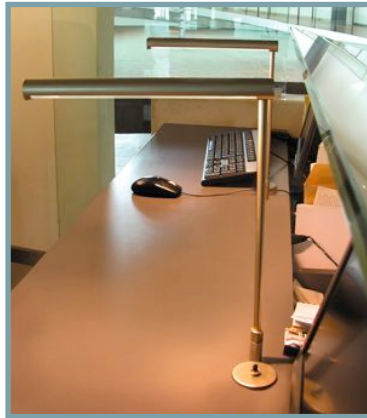

City Hall London/Foster & Partners